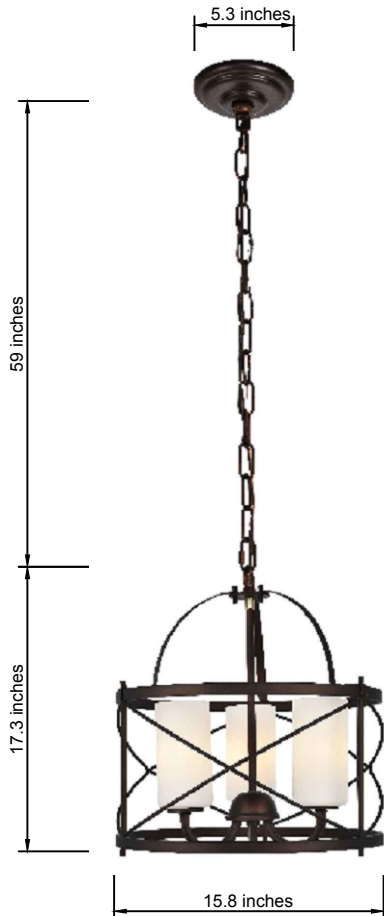

PRODUCT SPECIFICATION SHEET

WREN COLLECTION

WREN 1-Light Dark Copper Brown Pendant

Dark Copper Brown
Item No: LD5013D16DCB

Available Finishes

Dimensions

Canopy Size(in)	5.3**1.2"
Chain/Rod Length	59"
Length	N/A
Width	15.8"
Height	17.3"
Maximum Height	77.3"

Specifications

Finish	1 Finish
Material	Iron
Glass Color	N/A
Type	Pendant
Hanging Device	Chain
Voltage	110-125V
Dimmable	YES
Warranty	1 Year Limited
Shipment Type	Small Parcel

Bulb / Socket

Socket Type	E26
Number of Lights	1
Wattage/Bulb	40W
Included	No

Installation

Indoor/Outdoor	Indoor
Dry/Wet/Damp	Dry
Weight	7.1 LBS
Wire Length	79"
Safety Rating	ETL Listed